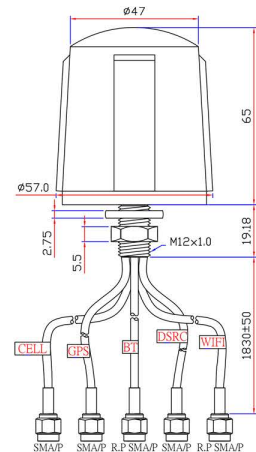

# 16-7020-C

5-in-1 MiMo Antenna

- LTE 4G, 3G, 2G MiMo 690~960/ 1710~2170/ 2500~2700 MHz
- BT 2.4~2.5 GHz
- Wi-Fi 2.4 ~ 2.5 GHz
- DSRC 5.8 ~ 6 GHz
- GPS 1575.42 ± 1.023 MHz
- IP67 Water and Dust Migration Protection
- 6 Foot RG174 Low Loss Cable
- SMA Connectors: 3 Male/ 2 RP Male (WiFi & BT)

## Product Details

The 16-7020-C is a “multiple-input, multiple-output” (MiMo) omni-directional, external antenna. This antenna combines five separate antennas into one enclosure. It includes one LTE/ Cellular antenna that covers 4G, 3G and 2G bands, one active GPS antenna, one 2.4 ~ 2.5 GHz Bluetooth antenna, one 5.8 ~ 6 GHz DSRC antenna, and one 2.4 ~ 2.5 GHz WiFi antenna. Low loss RG174 cable is used for its flexibility and efficiency. The enclosure is designed to meet IP67 standards with protection from water and dust migration.