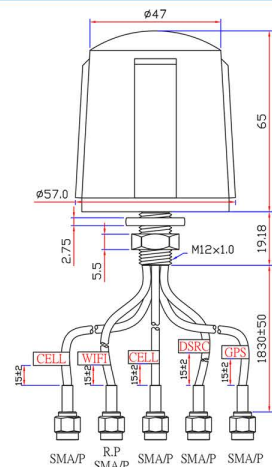

16-7023-A

5-in-1 MiMo Antenna

- 2x LTE 4G, 3G, 2G MiMo
690~960/ 1710~2170/ 2500~2700 MHz
- Wi-Fi 2.4 ~ 2.5 GHz
- DSRC 5.8 ~ 6 GHz
- GPS 1575.42 ± 1.023 MHz
- IP67 water and Dust Migration Protection
- 6 Foot RG174 Low Loss Cable
- SMA Male Connectors

Product Details

Skywave 16-7023-A antenna is a “multiple-input, multiple-output” (MiMo) omni-directional, low-profile, external antenna. This antenna combines five separate antennas into one enclosure. It includes two wide banded LTE antennas that cover 4G, 3G and 2G bands, one 2.4GHz Wi-Fi antenna, one DSRC antenna and one active GPS antenna. Low loss RG174 cable is used for it’s flexibility and efficiency. The enclosure is designed to meet IP67 with protection from water and dust migration.